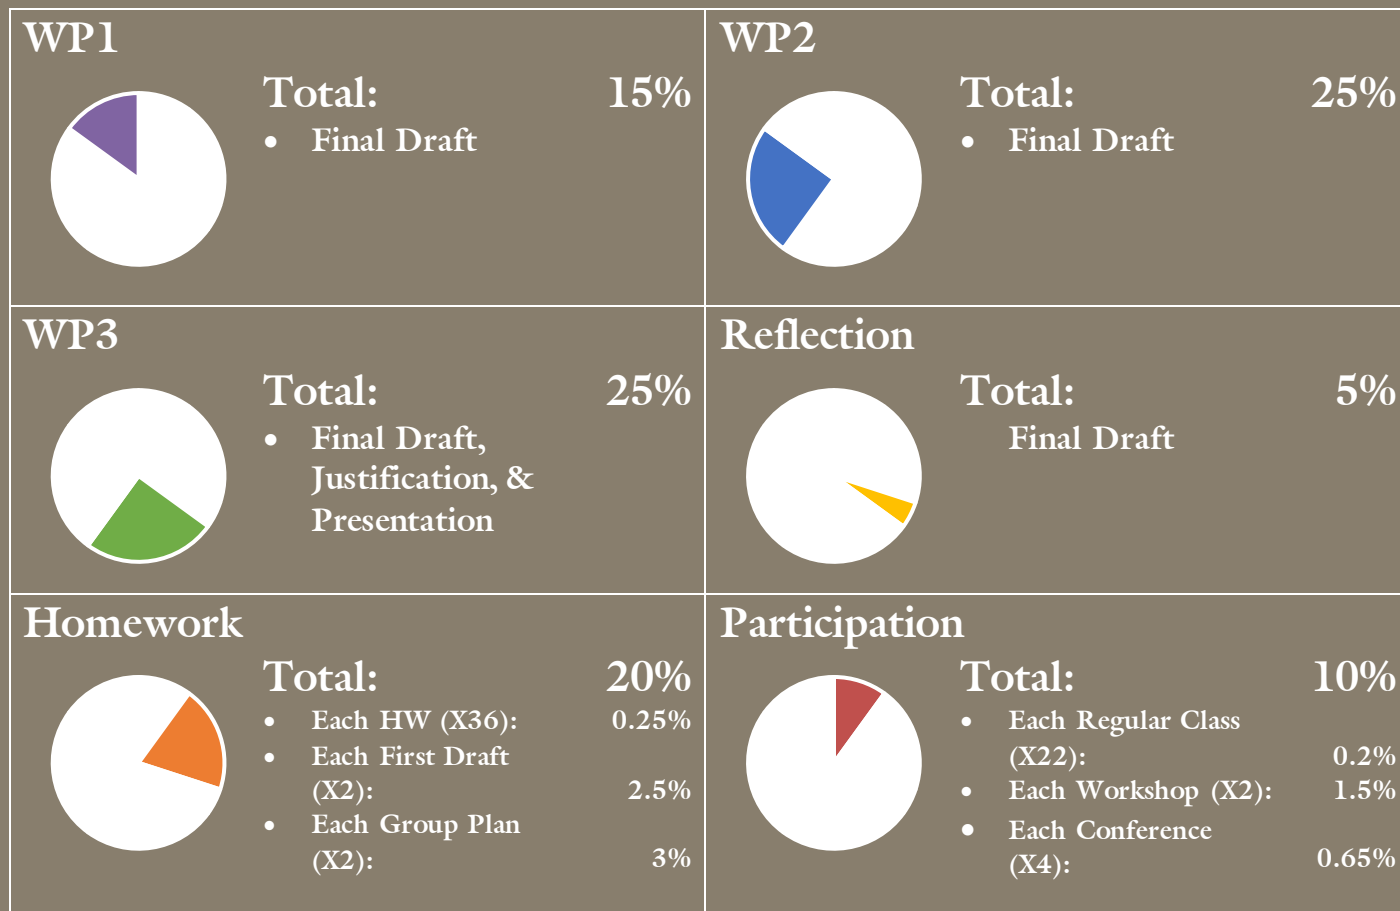

ENG 1510

Writing & Rhetoric I

Detailed Grade Breakdown

Detailed Grading Scale

Final drafts and the final course grade will be on the following scale:

A	100-95%	C	74-76.99%
A-	90-94.99%	C-	70-73.99%
B+	87-89.99%	D+	67-69.99%
B	84-86.99%	D	64-66.99%
B-	80-83.99%	D-	60-63.99%
C+	77-79.99%	F	0-59.99%