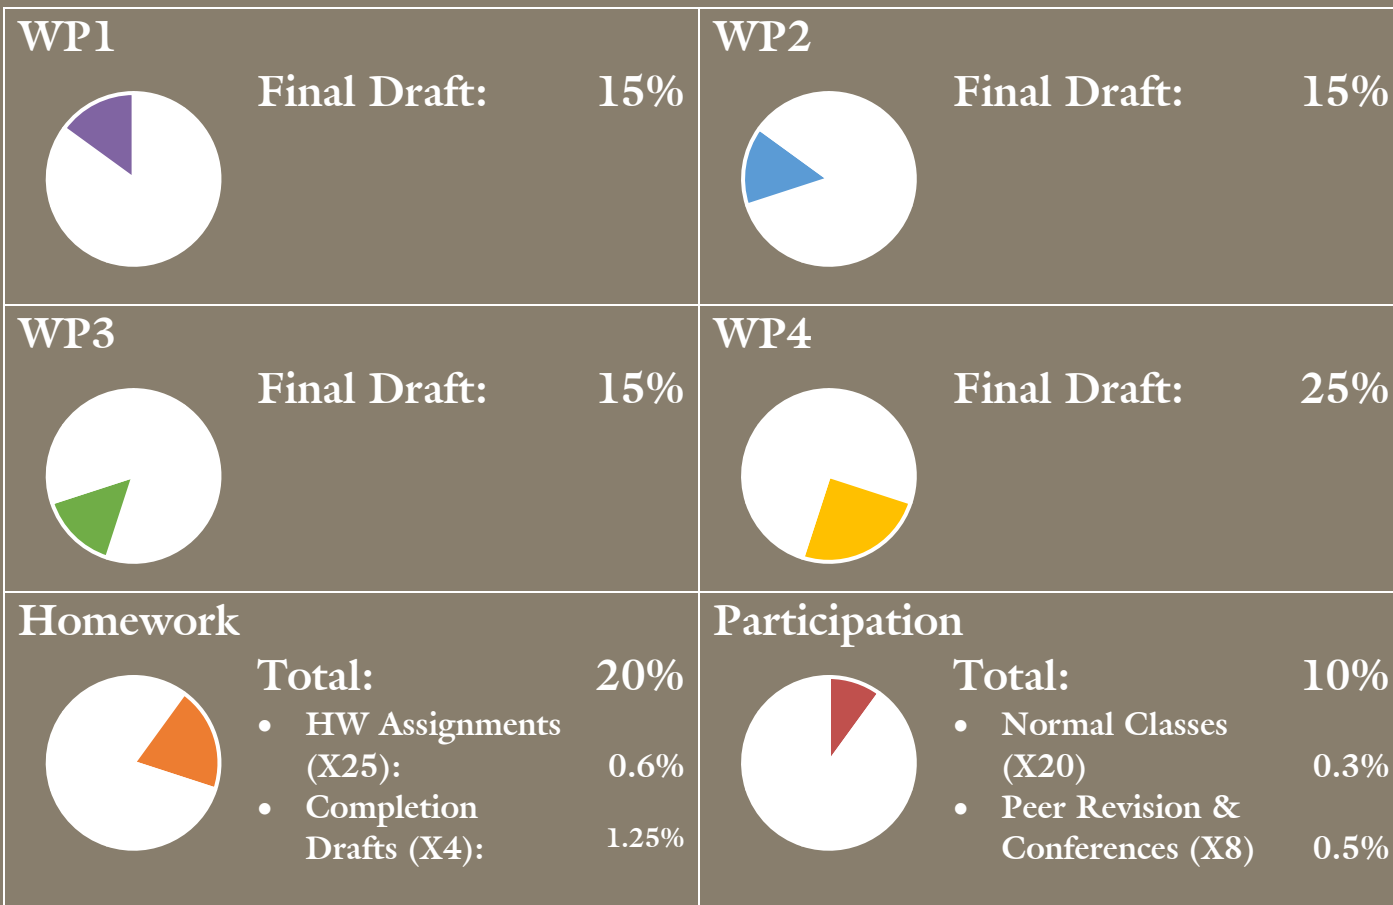

ENG 3080J

Writing & Rhetoric II

Detailed Grade Breakdown

Detailed Grading Scale

Final drafts and the final course grade will be on the following scale:

A	100-95%	C	74-76.99%
A-	90-94.99%	C-	70-73.99%
B+	87-89.99%	D+	67-69.99%
B	84-86.99%	D	64-66.99%
B-	80-83.99%	D-	60-63.99%
C+	77-79.99%	F	0-59.99%